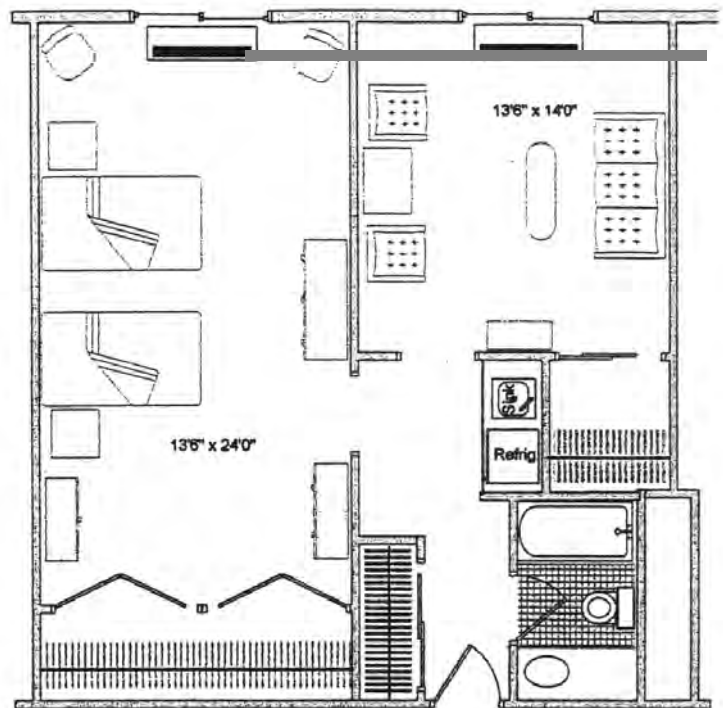

CADBURY *at* CHERRY HILL – FLOOR PLANS

Independent Living

CADBURY at CHERRY HILL – FLOOR PLANS

ADAMS DELUXE STUDIO
(Approximately 371 sq. ft.)

BAYLOR / ONE BEDROOM
(Approximately 573 sq. ft.)

*Limited
Availability!*

Actual floor areas may vary

CADBURY at CHERRY HILL – FLOOR PLANS

CARLISLE / ONE BEDROOM
(Approximately 614 sq. ft.)

*Limited
Availability!*

HARRIS / ONE BEDROOM
(Approximately 728 sq. ft.)

*Limited
Availability!*

CADBURY *at* CHERRY HILL – FLOOR PLANS

MERCER / ONE BEDROOM
(Approximately 743 sq. ft.)

Actual floor areas may vary

CADBURY *at* CHERRY HILL – FLOOR PLANS

SALEM / SALEM - DELUXE* / ONE BEDROOM (Approximately 750 - 775 sq. ft.)

*INCLUDES WASHER-DRYER AND ALL-SEASON ENCLOSED BALCONY.

Actual floor areas may vary

CADBURY *at* CHERRY HILL – FLOOR PLANS

TWINING / TWO BEDROOM
(Gross floor area - approximately 1,128 sq. ft.)

Actual floor areas may vary