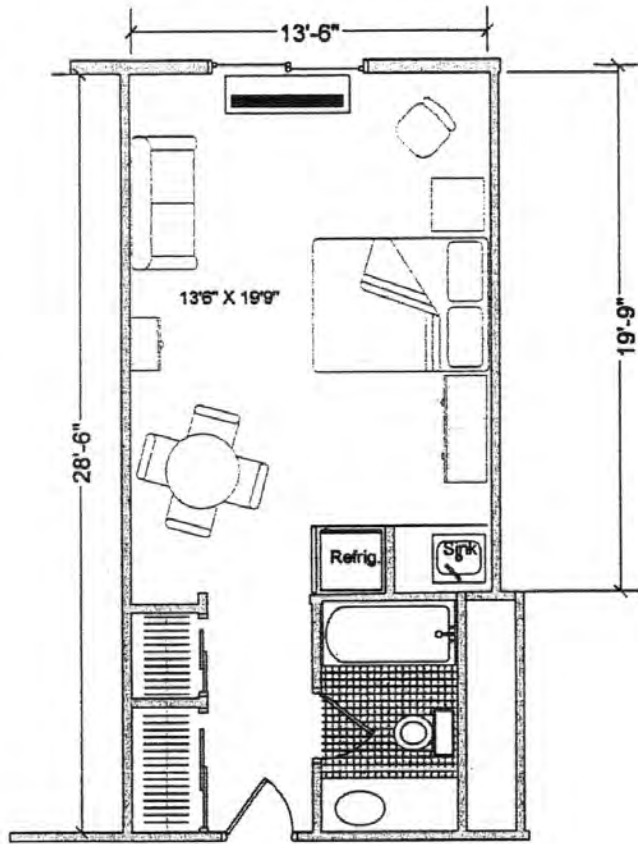

CADBURY *at* CHERRY HILL – FLOOR PLANS

Independent Living

CADBURY at CHERRY HILL – FLOOR PLANS

ADAMS DELUXE STUDIO
(Approximately 371 sq. ft.)

BAYLOR / ONE BEDROOM
(Approximately 573 sq. ft.)

*Limited
Availability!*

Actual floor areas may vary

CADBURY at CHERRY HILL – FLOOR PLANS

CARLISLE / ONE BEDROOM
(Approximately 614 sq. ft.)

*Limited
Availability!*

HARRIS / ONE BEDROOM
(Approximately 728 sq. ft.)

*Limited
Availability!*

CADBURY *at* CHERRY HILL – FLOOR PLANS

MERCER / ONE BEDROOM
(Approximately 743 sq. ft.)

Actual floor areas may vary

CADBURY *at* CHERRY HILL – FLOOR PLANS

SALEM / SALEM - DELUXE* / ONE BEDROOM (Approximately 750 - 775 sq. ft.)

*INCLUDES WASHER-DRYER AND ALL-SEASON ENCLOSED BALCONY.

Actual floor areas may vary

CADBURY *at* CHERRY HILL – FLOOR PLANS

TWINING / TWO BEDROOM
(Gross floor area - approximately 1,128 sq. ft.)

Actual floor areas may vary