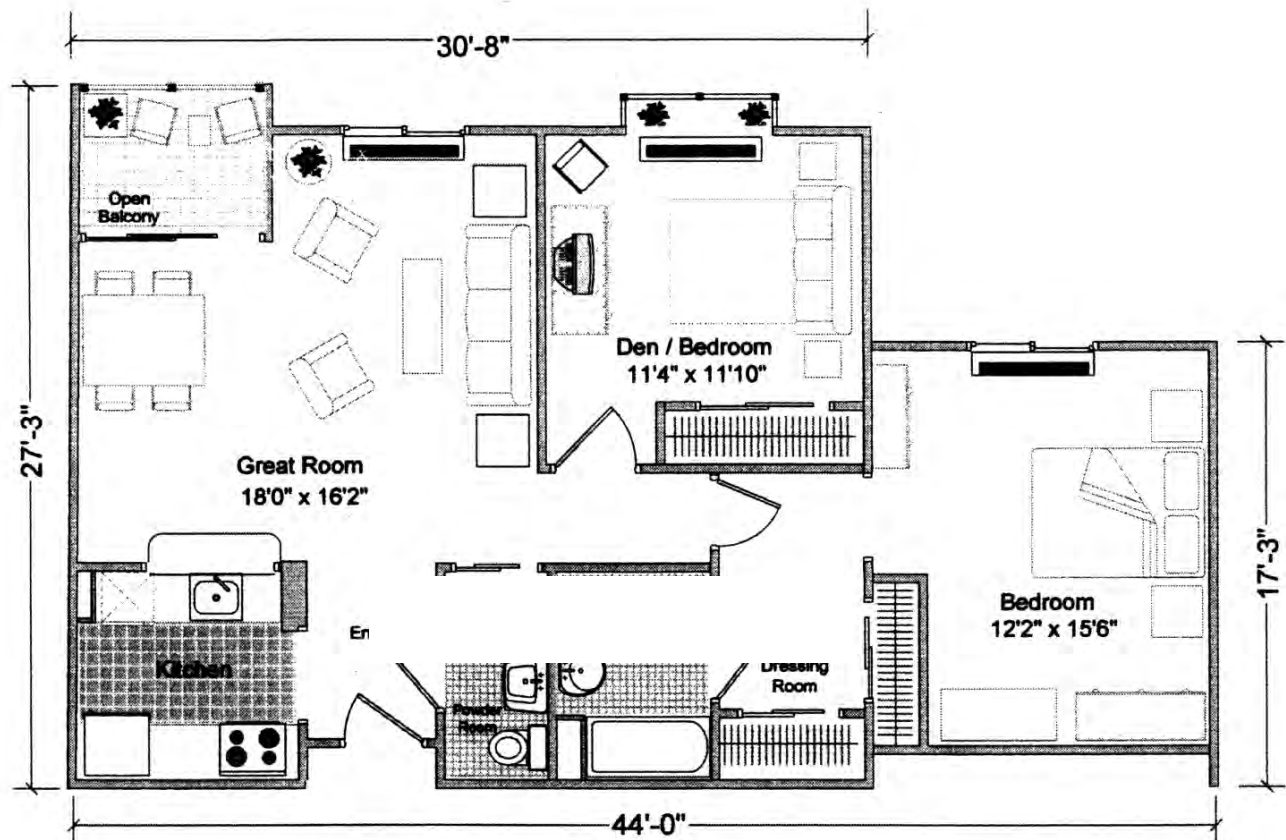

TWINING / TWO BEDROOM
(Gross floor area - approximately 1,128 sq. ft.)

CADBURY *at* CHERRY HILL – FLOOR PLANS

WHARTON / WHARTON - DELUXE*

(Approximately 995 - 1,020 sq. ft.)

*INCLUDES WASHER-DRYER AND ALL-SEASON ENCLOSED BALCONY.

Actual floor areas may vary