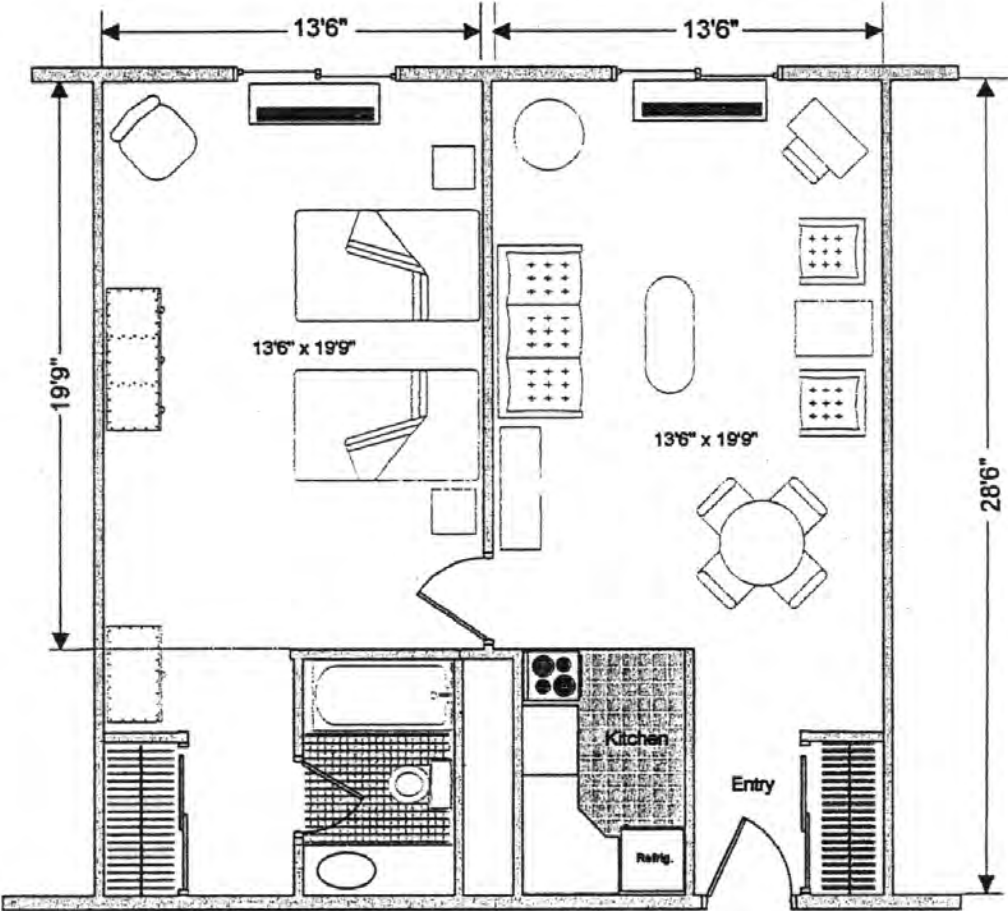

CADBURY *at* CHERRY HILL – FLOOR PLANS

Independent Living

CADBURY at CHERRY HILL – FLOOR PLANS

ADAMS DELUXE STUDIO
(Approximately 371 sq. ft.)

BAYLOR / ONE BEDROOM
(Approximately 573 sq. ft.)

*Limited
Availability!*

Actual floor areas may vary

CADBURY at CHERRY HILL – FLOOR PLANS

CARLISLE / ONE BEDROOM
(Approximately 614 sq. ft.)

*Limited
Availability!*

HARRIS / ONE BEDROOM
(Approximately 728 sq. ft.)

*Limited
Availability!*

CADBURY *at* CHERRY HILL – FLOOR PLANS

MERCER / ONE BEDROOM
(Approximately 743 sq. ft.)

Actual floor areas may vary

CADBURY *at* CHERRY HILL – FLOOR PLANS

SALEM / SALEM - DELUXE* / ONE BEDROOM (Approximately 750 - 775 sq. ft.)

*INCLUDES WASHER-DRYER AND ALL-SEASON ENCLOSED BALCONY.

Actual floor areas may vary

CADBURY *at* CHERRY HILL – FLOOR PLANS

TWINING / TWO BEDROOM
(Gross floor area - approximately 1,128 sq. ft.)

Actual floor areas may vary