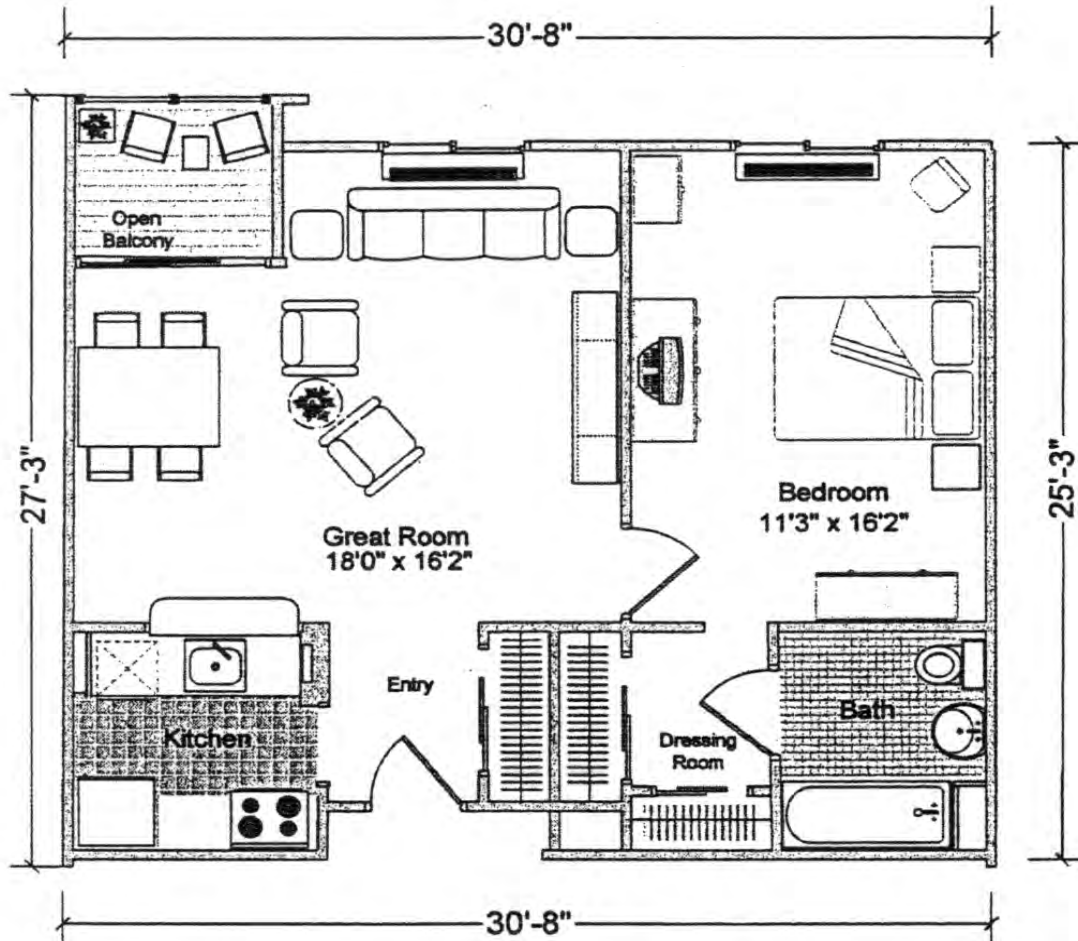

CADBURY *at* CHERRY HILL – FLOOR PLANS

Independent Living

CADBURY at CHERRY HILL – FLOOR PLANS

ADAMS DELUXE STUDIO
(Approximately 371 sq. ft.)

BAYLOR / ONE BEDROOM
(Approximately 573 sq. ft.)

*Limited
Availability!*

Actual floor areas may vary

CADBURY at CHERRY HILL – FLOOR PLANS

CARLISLE / ONE BEDROOM
(Approximately 614 sq. ft.)

*Limited
Availability!*

HARRIS / ONE BEDROOM
(Approximately 728 sq. ft.)

*Limited
Availability!*

CADBURY *at* CHERRY HILL – FLOOR PLANS

MERCER / ONE BEDROOM
(Approximately 743 sq. ft.)

Actual floor areas may vary

CADBURY *at* CHERRY HILL – FLOOR PLANS

SALEM / SALEM - DELUXE* / ONE BEDROOM (Approximately 750 - 775 sq. ft.)

*INCLUDES WASHER-DRYER AND ALL-SEASON ENCLOSED BALCONY.

Actual floor areas may vary

CADBURY *at* CHERRY HILL – FLOOR PLANS

TWINING / TWO BEDROOM
(Gross floor area - approximately 1,128 sq. ft.)

Actual floor areas may vary