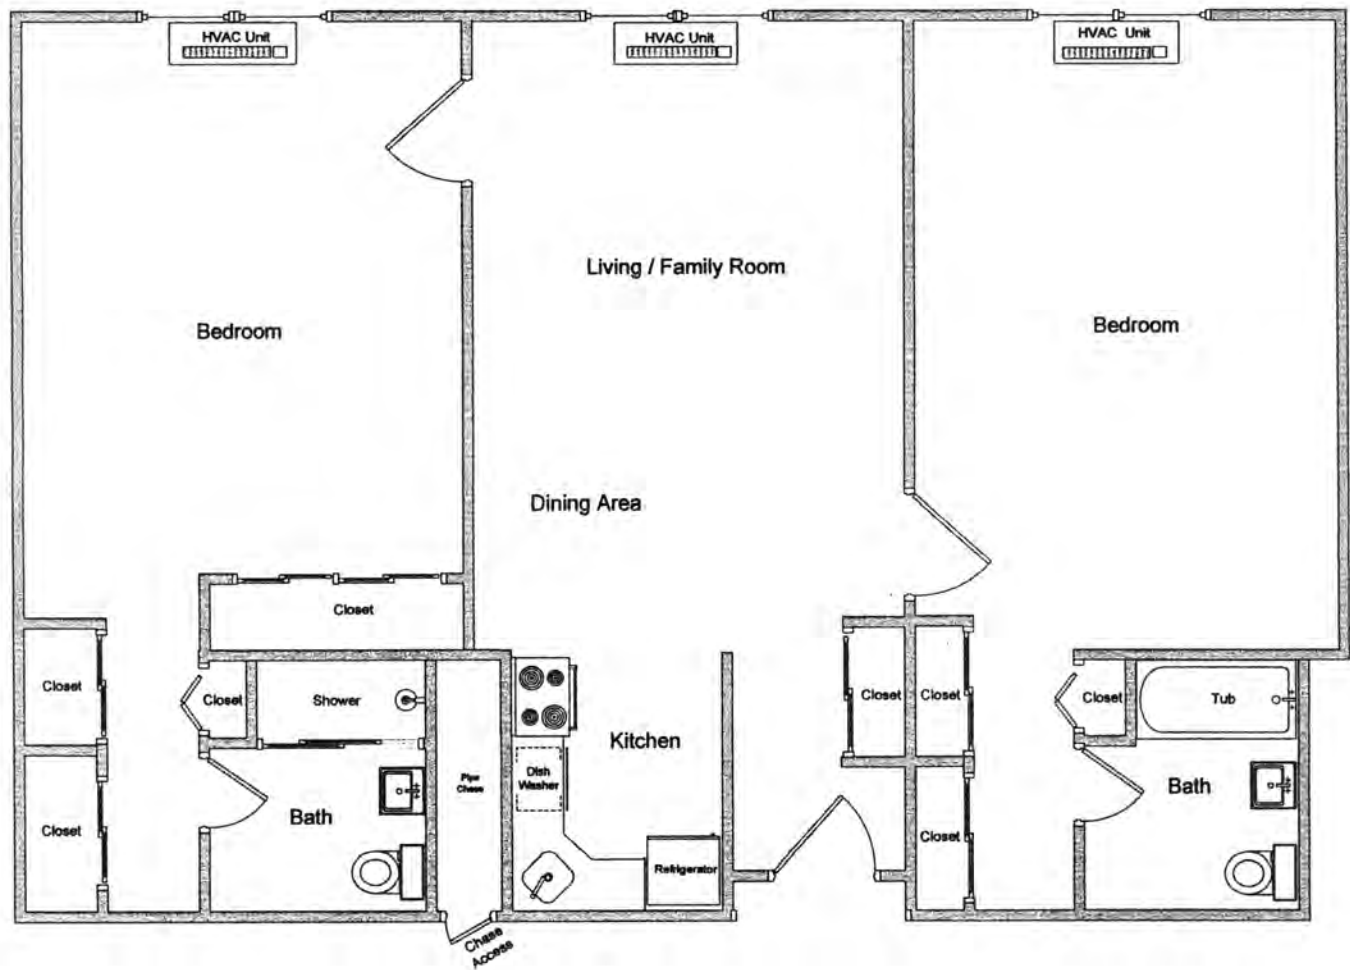

Actual floor areas may vary

CADBURY at CHERRY HILL – FLOOR PLANS

CARLISLE / ONE BEDROOM
(Approximately 614 sq. ft.)

*Limited
Availability!*

HARRIS / ONE BEDROOM
(Approximately 728 sq. ft.)

*Limited
Availability!*

CADBURY *at* CHERRY HILL – FLOOR PLANS

MERCER / ONE BEDROOM
(Approximately 743 sq. ft.)

Actual floor areas may vary

CADBURY *at* CHERRY HILL – FLOOR PLANS

SALEM / SALEM - DELUXE* / ONE BEDROOM (Approximately 750 - 775 sq. ft.)

*INCLUDES WASHER-DRYER AND ALL-SEASON ENCLOSED BALCONY.

Actual floor areas may vary

CADBURY *at* CHERRY HILL – FLOOR PLANS

TWINING / TWO BEDROOM
(Gross floor area - approximately 1,128 sq. ft.)

Actual floor areas may vary