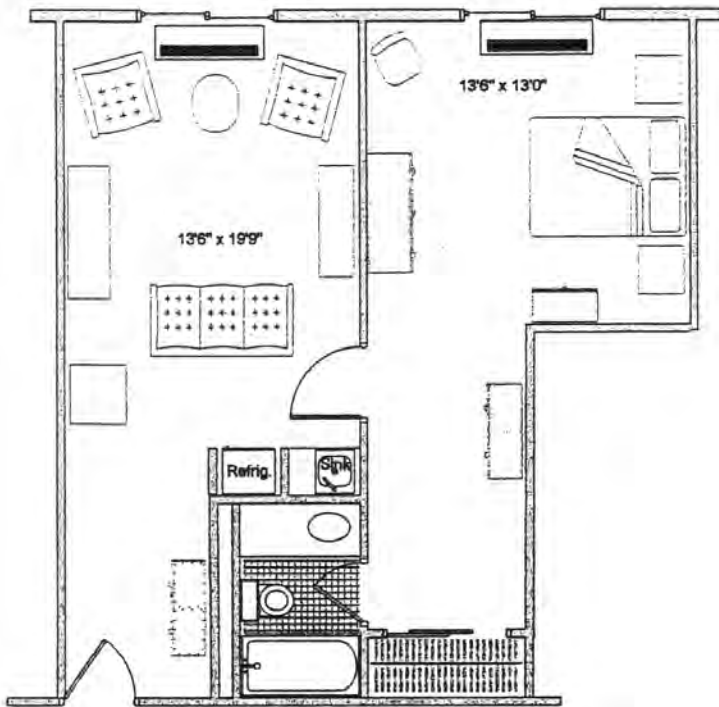

CADBURY *at* CHERRY HILL – FLOOR PLANS

Independent Living

CADBURY at CHERRY HILL – FLOOR PLANS

ADAMS DELUXE STUDIO
(Approximately 371 sq. ft.)

BAYLOR / ONE BEDROOM
(Approximately 573 sq. ft.)

*Limited
Availability!*

Actual floor areas may vary

CADBURY at CHERRY HILL – FLOOR PLANS

CARLISLE / ONE BEDROOM
(Approximately 614 sq. ft.)

*Limited
Availability!*

HARRIS / ONE BEDROOM
(Approximately 728 sq. ft.)

*Limited
Availability!*

CADBURY *at* CHERRY HILL – FLOOR PLANS

MERCER / ONE BEDROOM
(Approximately 743 sq. ft.)

Actual floor areas may vary

CADBURY *at* CHERRY HILL – FLOOR PLANS

SALEM / SALEM - DELUXE* / ONE BEDROOM (Approximately 750 - 775 sq. ft.)

*INCLUDES WASHER-DRYER AND ALL-SEASON ENCLOSED BALCONY.

Actual floor areas may vary

CADBURY *at* CHERRY HILL – FLOOR PLANS

TWINING / TWO BEDROOM
(Gross floor area - approximately 1,128 sq. ft.)

Actual floor areas may vary