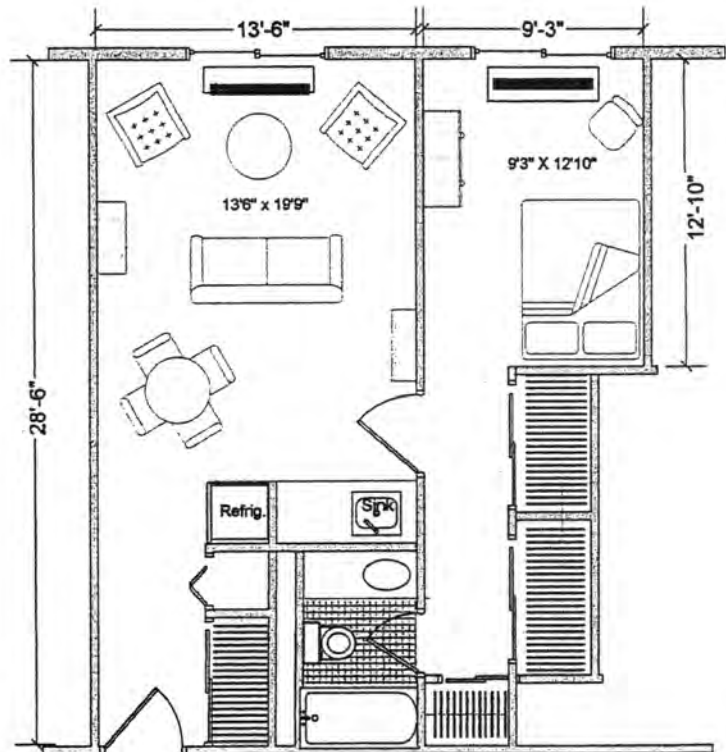

CADBURY *at* CHERRY HILL – FLOOR PLANS

Independent Living

CADBURY at CHERRY HILL – FLOOR PLANS

ADAMS DELUXE STUDIO
(Approximately 371 sq. ft.)

BAYLOR / ONE BEDROOM
(Approximately 573 sq. ft.)

*Limited
Availability!*

Actual floor areas may vary

CADBURY at CHERRY HILL – FLOOR PLANS

CARLISLE / ONE BEDROOM
(Approximately 614 sq. ft.)

*Limited
Availability!*

HARRIS / ONE BEDROOM
(Approximately 728 sq. ft.)

*Limited
Availability!*

CADBURY *at* CHERRY HILL – FLOOR PLANS

MERCER / ONE BEDROOM
(Approximately 743 sq. ft.)

Actual floor areas may vary

CADBURY *at* CHERRY HILL – FLOOR PLANS

SALEM / SALEM - DELUXE* / ONE BEDROOM (Approximately 750 - 775 sq. ft.)

*INCLUDES WASHER-DRYER AND ALL-SEASON ENCLOSED BALCONY.

Actual floor areas may vary

CADBURY *at* CHERRY HILL – FLOOR PLANS

TWINING / TWO BEDROOM
(Gross floor area - approximately 1,128 sq. ft.)

Actual floor areas may vary